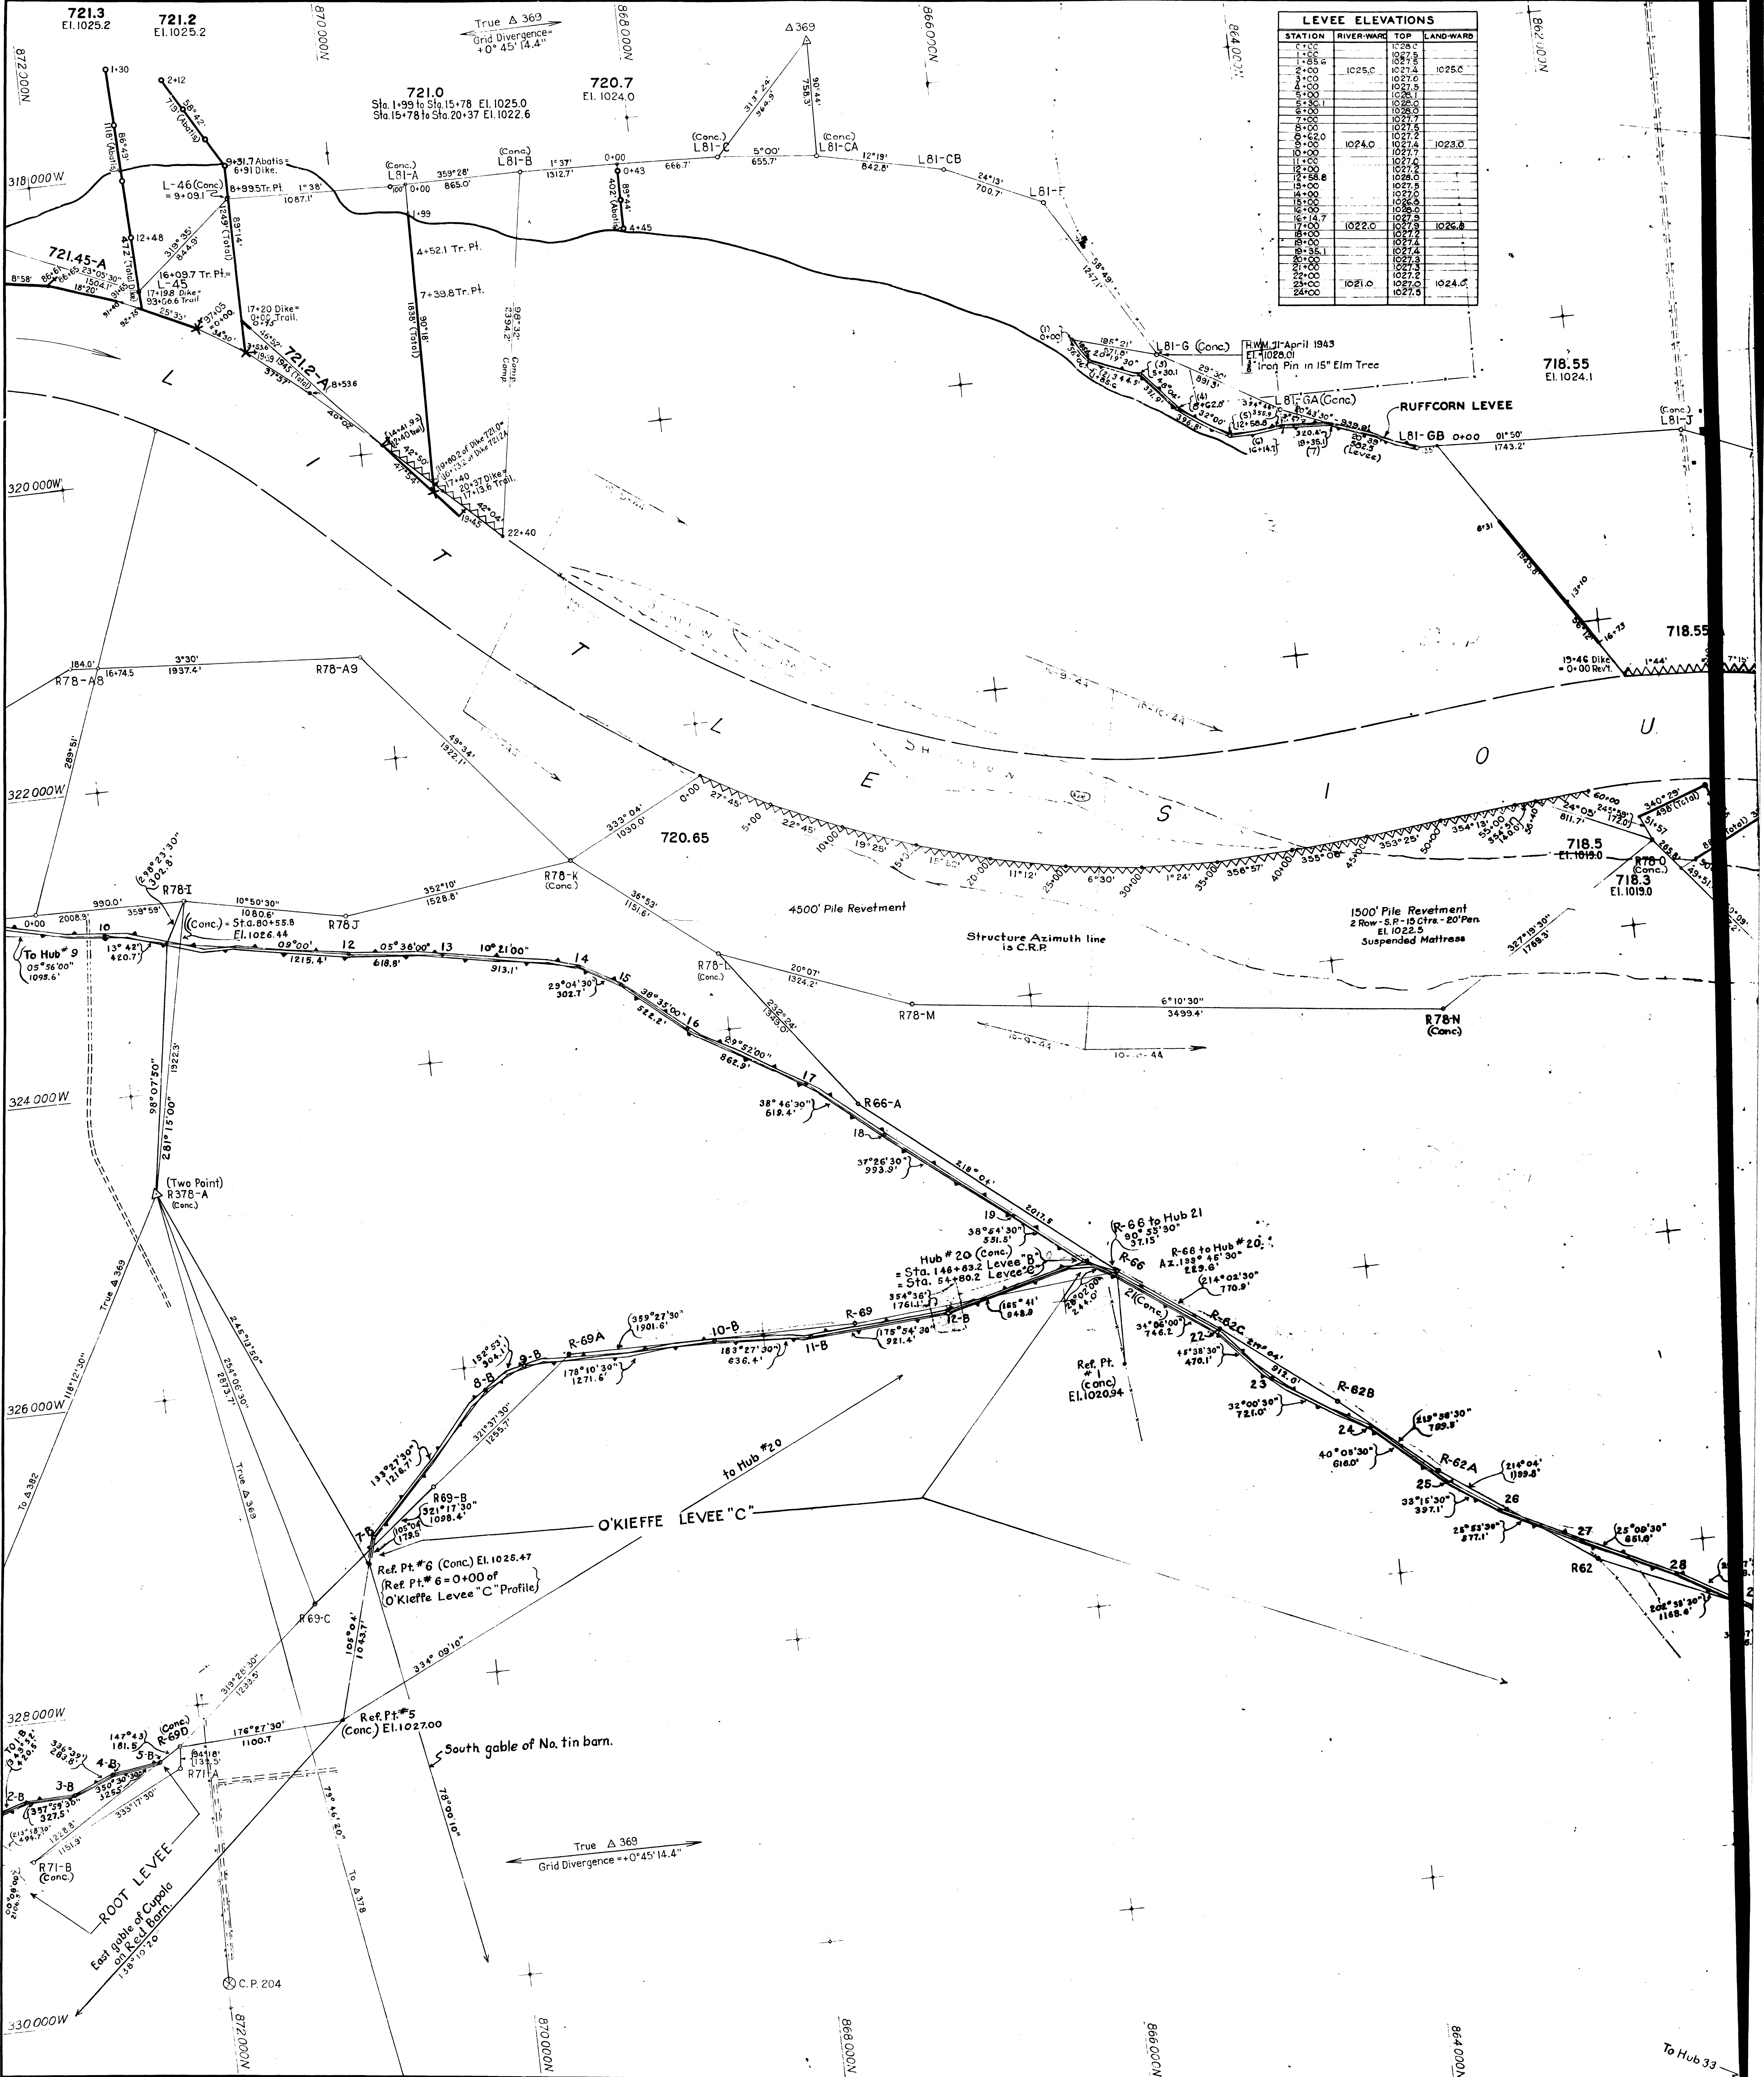

WAR DEPARTMENT

True A 369
Grid Divergence = +0°45'14.4"

True A 369
Grid Divergence = +0°45'14.4"

2084
10