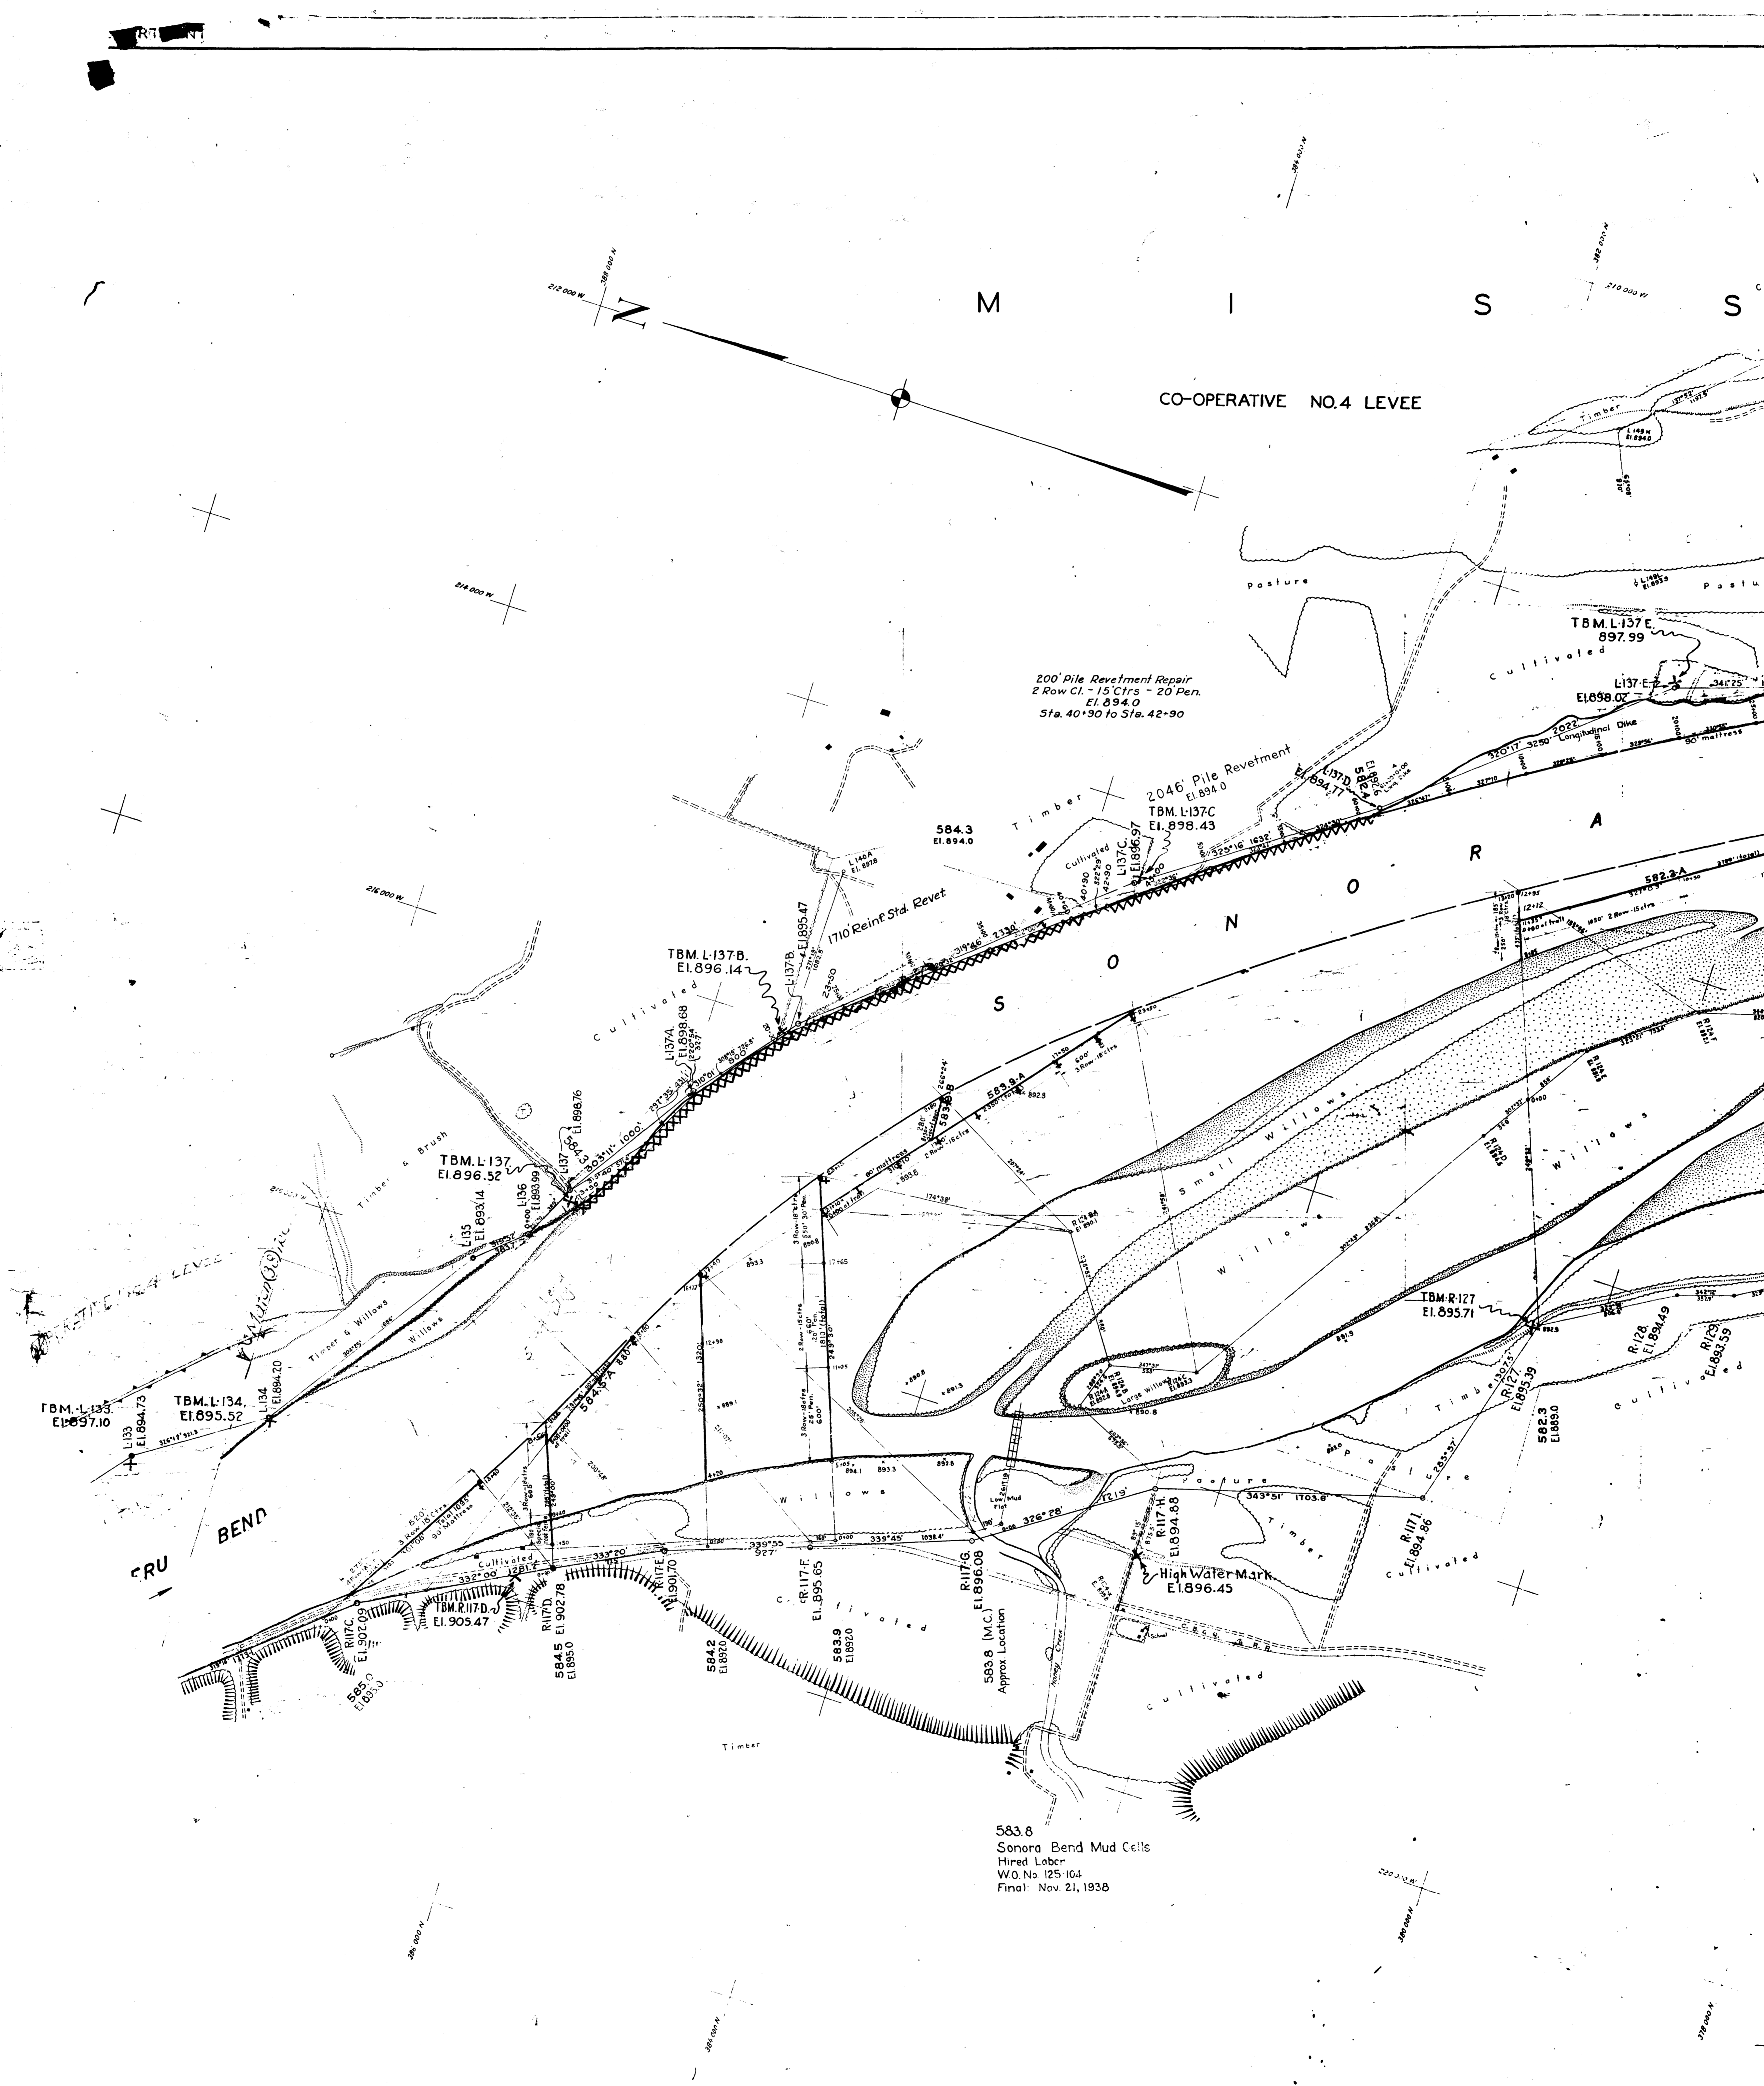

SONORA BEND - BROMKILGATE BEND

583.8  
 Sonora Bend Mud Cells  
 Hired Labor  
 W.O. No. 125-164  
 Final: Nov. 21, 1938